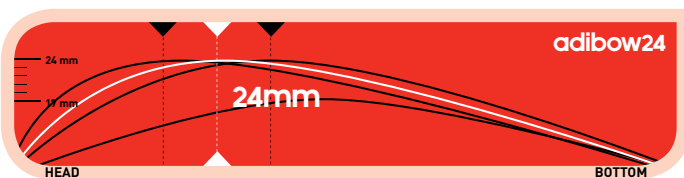

Bow: adiBow 24
Weights: SL, L, M, H
Lengths: 36.5 / 37.5 / 38.5 inches
Compo 5: 34 / 35 / 36.5 / 37.5 / 38.5 inches
Compo 6: 26 - 35 / 36.5 / 37.5 inches
Colours: white / solar red