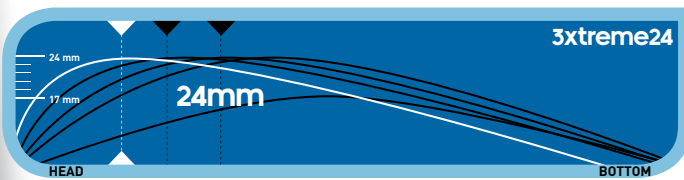

v24

x24

df24

df24 profile

- + penalty corner specialist
- + cutting edge drag flicking
- + df groove for faster ball acceleration and enhanced precision
- + oval endcap allowing a more extreme bow

see the video

df24 carbon
F91063

df24 compo 1
F91065

Bow: 3XTreme24
Weights: SL, L, M, H
Lengths: 36.5 / 37.5 / 38.5 inches
Colours: white / solar red / solar blue

tx24 carbon

F91087

tx24 compo 2

F91088

Bow: XXTreme 24
 Weights: SL, L, M, H
 Lengths: 36.5 / 37.5 / 38.5 inches
 Colours: solar gold / white