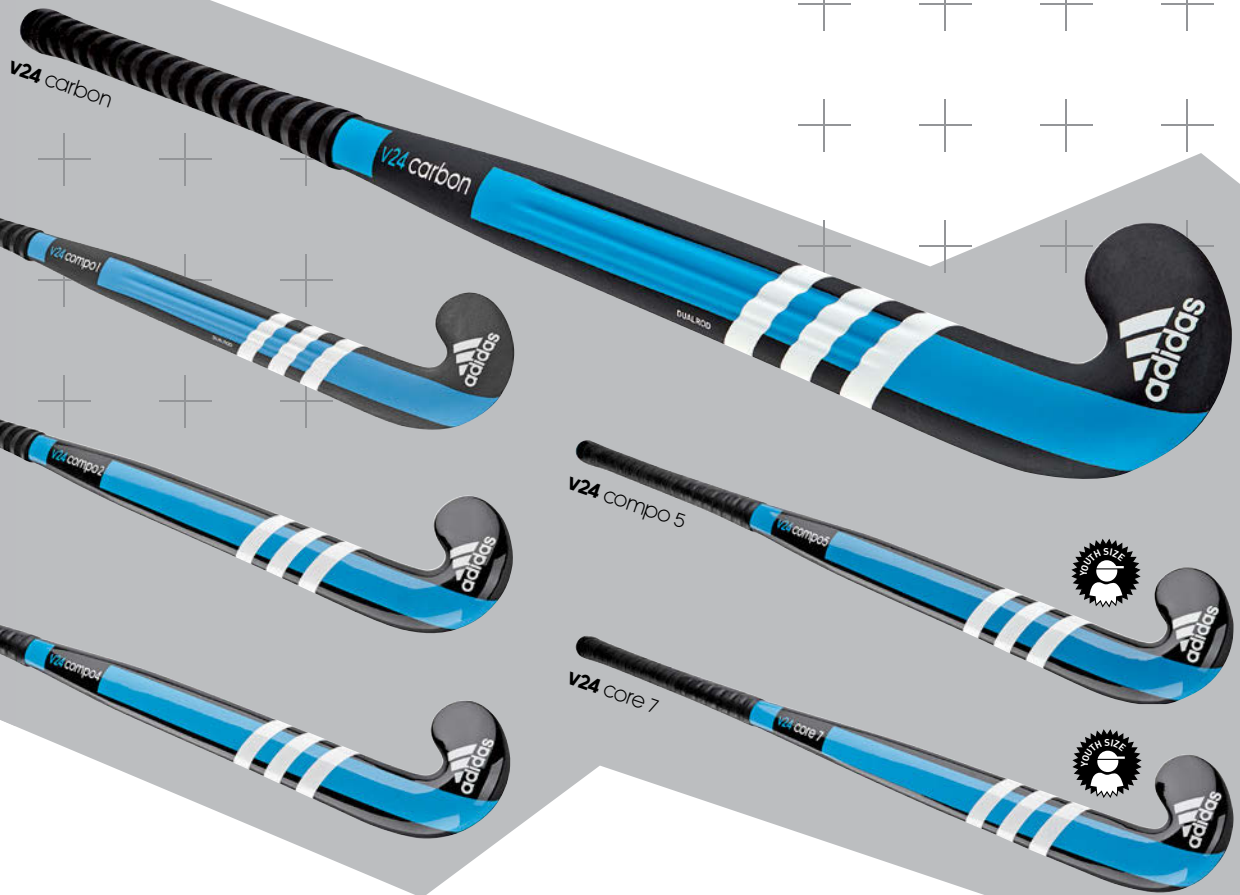

V24 carbon

F91089

V24 compo 1

F91090

V24 compo 2

F91091

V24 compo 5

F91094

V24 compo 4

F91092

V24 core 7

F91095