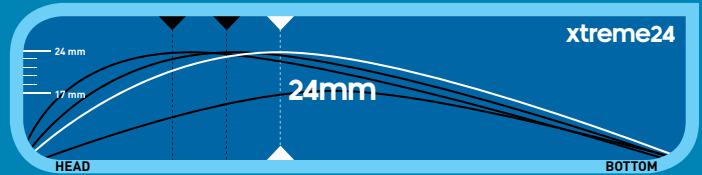

V24 indoor

V24 compo 4 indoor

F91093

V24 core 7 indoor

F91096

Bow: XTreme 24
 Weights: Light
 Lengths: 36.5 / 37.5 / 38.5 inches
 Core 7: 24 / 26 / 28 / 29 / 30 / 31 / 32 / 33 / 34 / 35 / 36.5 inches
 Colours: solar blue / white