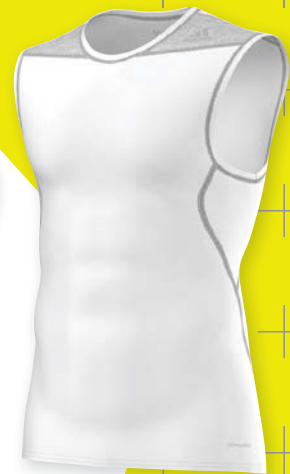

D81410

techfit base short tight

- ⊕ soft, lightweight climalite® fabric for superior moisture management
- ⊕ material: 84% Polyester/16% Elastane
- ⊕ sizes: XS-XXL
- ⊕ colours: white, black