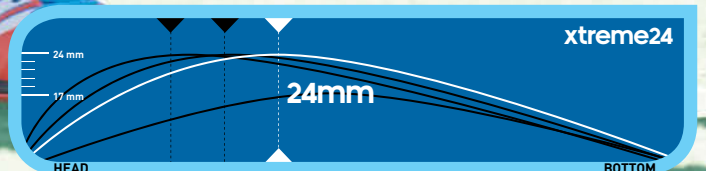

F91082

lx24 compo 6

F91083

Bow: adiBow 24
 Weights: SL, L, M, H
 Lengths: 36.5 / 37.5 / 38.5 inches
 Compo 5: 34 / 35 / 36.5 / 37.5 / 38.5 inches
 Compo 6: 26 - 35 / 36.5 / 37.5 inches
 Colours: white / solar red

V24

v24 profile

- + creative playmaker
- + all rounder shape for great dribbling, passing and pushing
- + powerful stick with high energy return

Bow: XTreme 24
Weights: SL, L, M, H
Lengths: 36.5 / 37.5 / 38.5 inches
Compo 5: 34 / 35 / 36.5 / 37.5 / 38.5 inches
Core 7: 24 / 26 / 28-35 / 36.5 inches
Colours: solar blue / white