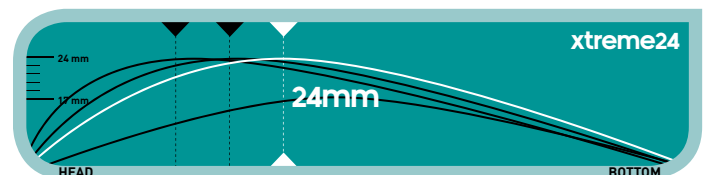

X24 core 7
F91103

Bow: XTreme 24
 Weights: SL, L, M, H
 Lengths: 36.5 / 37.5 / 38.5 inches
 Compo 5: 34-36.5 / 37.5 / 38.5 inches
 Compo 6: 26-36.5 / 37.5 inches
 Compo 7: 24 / 26 / 28-35 / 36.5 inches
 Colours: power teal / white