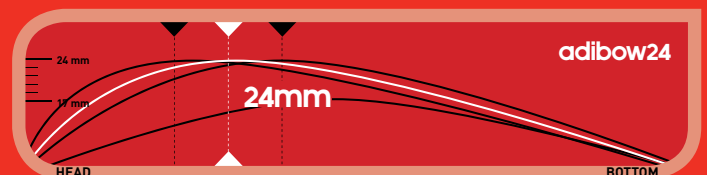

Bow: adiBow 24
Weights: Light
Lengths: 36.5 / 37.5 / 38.5 inches
Compo 6: 26-36.5 / 37.5 inches
Core 3: 35 / 36.5 / 37.5 inches
Colours: white / solar red