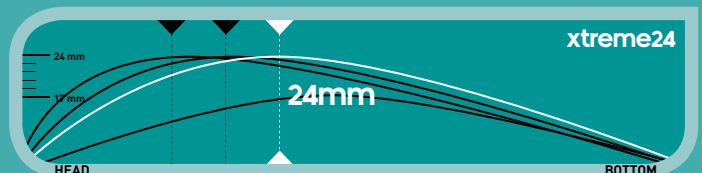

Bow: XTreme 24
Weights: Light
Lengths: 24 / 26 / 28 / 29 / 30 / 31 / 32 / 33 / 34 / 35 inches
Colours: power teal / white