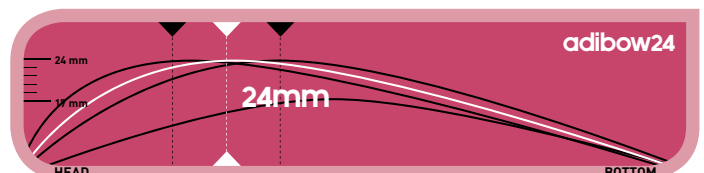

F91098

Bow: adiBow 24

Weights: SL, L, M, H

Lengths: 36.5 / 37.5 / 38.5 inches

Compo 5: 34 / 35 / 36.5 / 37.5 / 38.5 inches

Colours: rich red / white / solar pink

ix24 indoor

ix24 compo 2 indoor
F91080