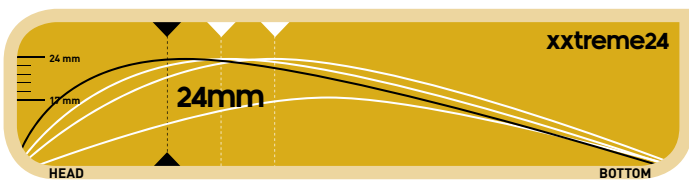

df24 carbon
F91063

df24 compo 1
F91065

Bow: 3XTreme24
Weights: SL, L, M, H
Lengths: 36.5 / 37.5 / 38.5 inches
Colours: white / solar red / solar blue

tx24 carbon

F91087

tx24 compo 2

F91088

Bow: XXTreme 24
 Weights: SL, L, M, H
 Lengths: 36.5 / 37.5 / 38.5 inches
 Colours: solar gold / white